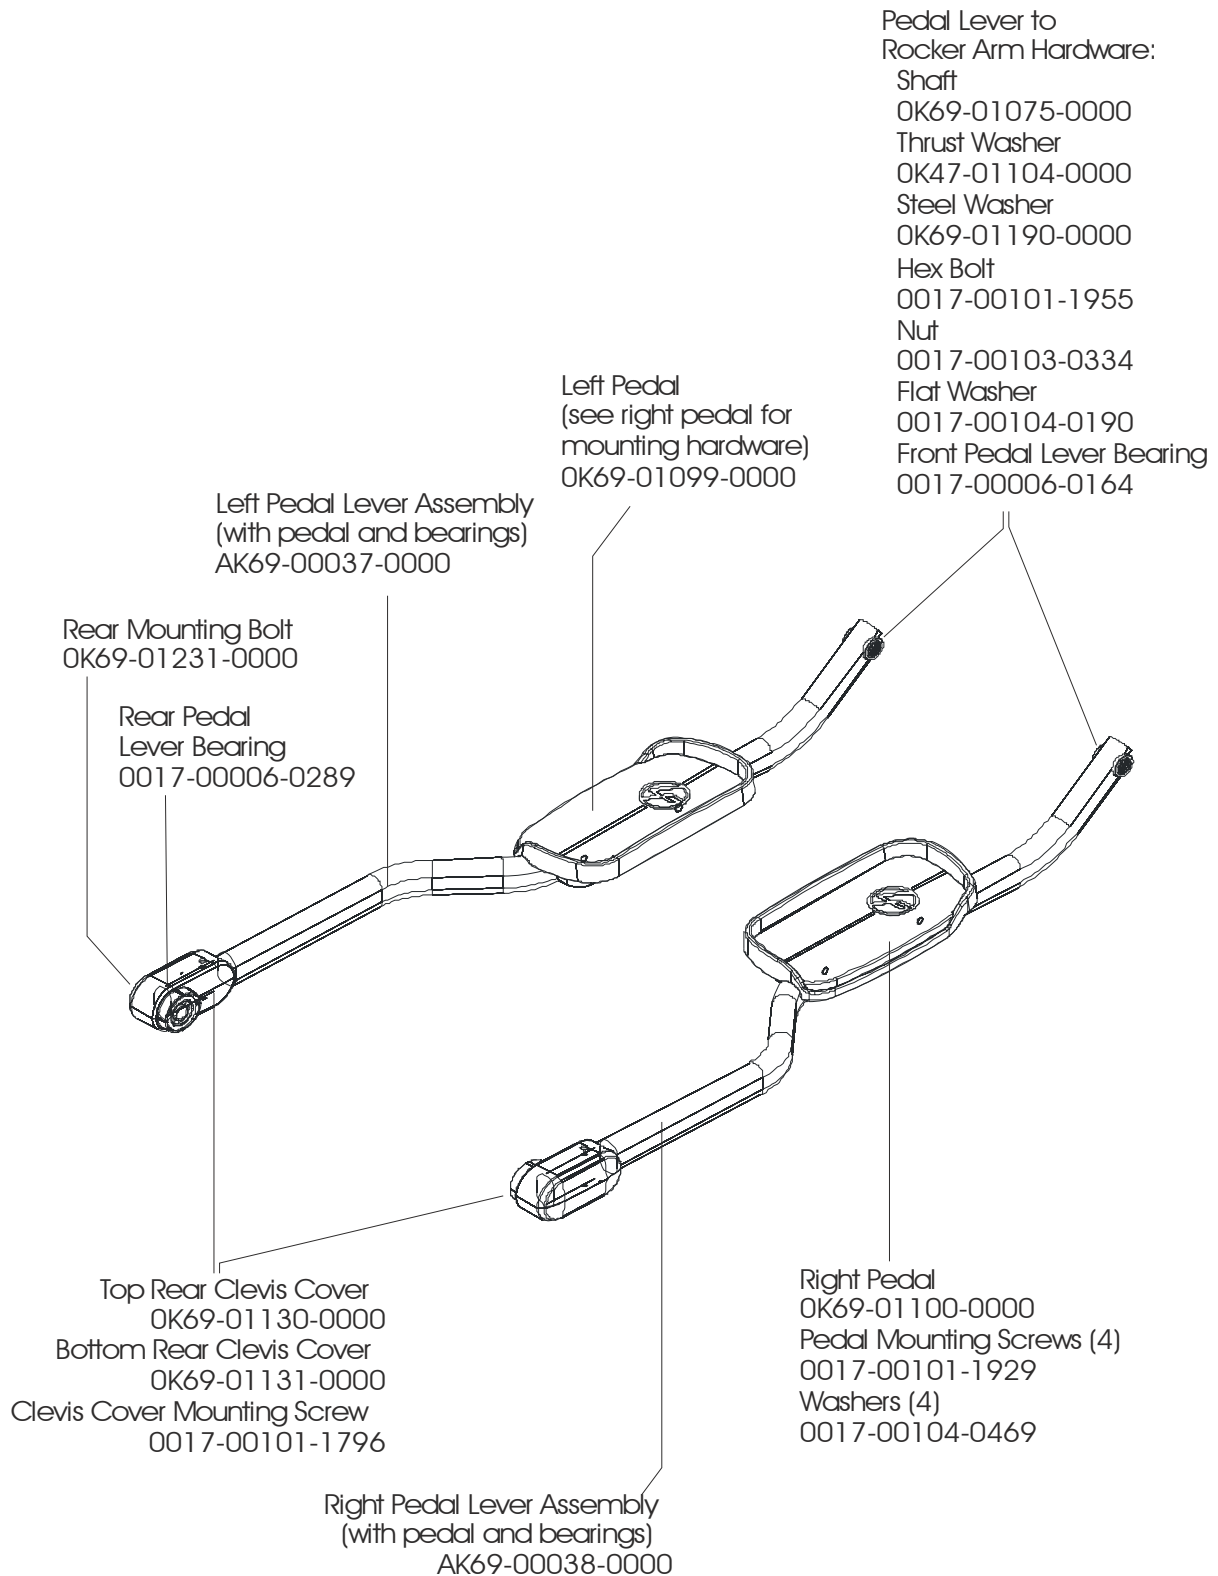

Description	Part No.
OPERATION MANUAL - (ENG)	M051-00K69-A002
(For units equipped with 15" LCD consoles only)+36V POWER SUPPLY  LINE CORD DOM 10A, 125V LINE CORD CONT 10A, 250V LINE CORD U.K. 10A LINE CORD AUSTRALIA LINE CORD CHINA 10A, 250V	0017-00003-1037  0017-00003-0704 0017-00003-0691 0017-00003-0889 0017-00003-0918 0017-00003-1012
TOUCH UP PAINT: SPRAY CAN .5 OZ BOTTLE W/APPLICATOR .33 OZ PEN	0017-00008-0204 0017-00008-0205 0017-00008-0206
BRKT ASSY: POWER/COAX INPUT ASSEMBLY CONSISTS OF: 1) POWER COAX BRACKET 2) F-TYPE PANEL CONNECTOR 3) CAT-5 RECEPTACLE	AK66-00036-0000  0K66-01063-0000 0017-00021-2846 0017-00021-2980
HARDWARE BAG	AK69-00136-0000

Monocolumn Assembly  
AK69-00111-0000  
Mounting Bolts (6)  
0017-00101-1931  
Washers (6)  
0017-00104-0469

Dead Shaft  
OK69-01002-0000  
Mounting Bolts (2)  
0017-00101-1925  
Washers (2)  
0017-00104-0469

Main Frame Cover  
OK69-01132-0000  
Mounting Screw (2)  
0017-00101-1986

Rocking Link Cover  
(right and left)  
OK69-01119-0000  
Link Cover Mounting Screw  
0017-00101-1940

Lower Left Rocking Link Assembly  
AK69-00113-0000  
Front Rocking Link Mounting Screw  
0017-00101-1904  
Washer  
0017-00104-0409  
Front Spacer  
OK69-01079-0000  
Rear Rocking Link Mounting Screw  
0017-00101-2023  
Rear Spacer  
OK69-01178-0000